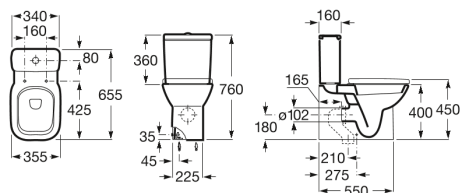

DEBBA

Square - Back-to-wall close-coupled WC with dual outlet

DIMENSIONS

Length	355 mm
Width	655 mm
Height	760 mm

COLOURS AND FINISHES

00 White

TECHNICAL DRAWINGS

FEATURES

Back-to-wall close-coupled WC with dual outlet. Includes fixing kit and draining elbow.

Back to wall

Fixing kit: Included

Flushing system: Washdown

Installation type: Floorstanding

Outlet type: Dual (vario)

Shape: Soft

COMPATIBLE WITH

Square - Dual flush 4.5/3L cistern with side inlet for back-to-wall WC

341992..0

Square - Dual flush 4.5/3L cistern with bottom inlet for back-to-wall WC

341993..0

Soft-closing seat and cover for toilet